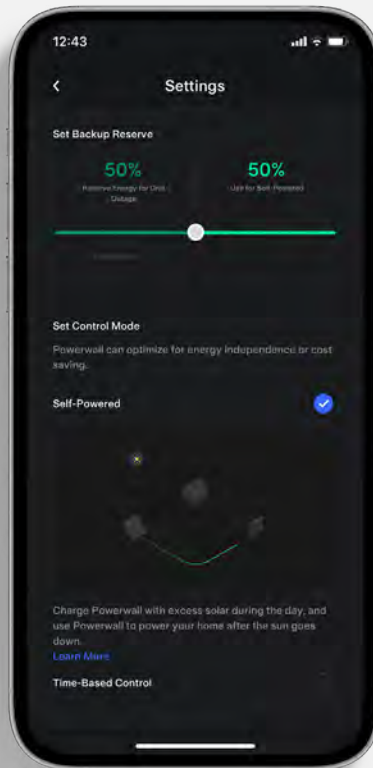

Phone

Lights

Television

Microwave

Energy-Intensive Appliances

Use Sparingly

Dishwasher

Washer/Dryer

Manage and track your energy with instant notifications, simplified graphs and easy navigation

Prepare your system for outages and recharge with sunlight to keep your appliances running

Learn how your system uses energy on a daily, weekly or monthly basis